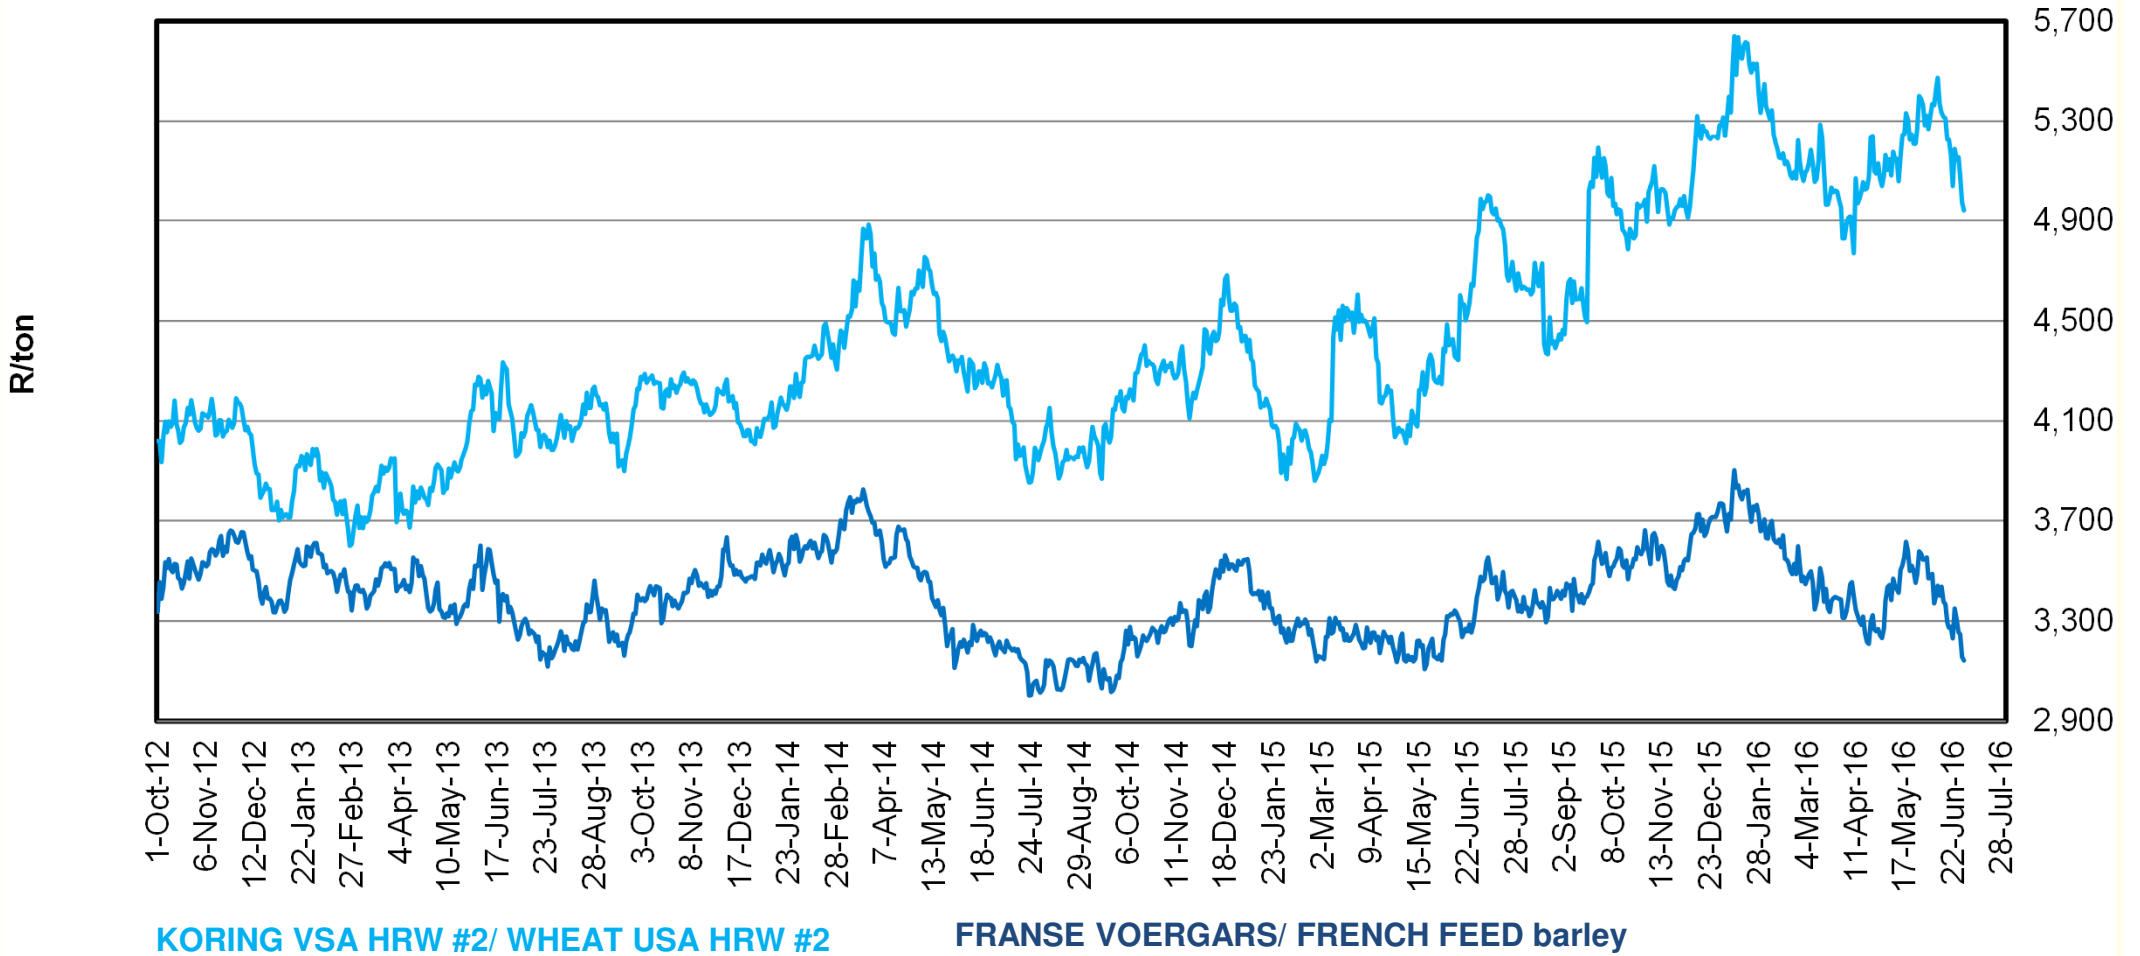

Source: Grain SA

PRYSE VAN HRW KORING VIR LEWERING IN SEP 2016 (RANDFONTEIN)
PRICES OF HRW WHEAT DELIVERED IN SEP 2016 (RANDFONTEIN)

Source: Grain SA

PRYSE VAN KORING GELEWER IN DURBAN HAWE PRICES OF WHEAT DELIVERED IN DURBAN HARBOUR

Source: Grain SA

PRYSE VAN GARS GELEWER IN RANDFONTEIN PRICES OF BARLEY DELIVERED IN RANDFONTEIN

Source: Grain SA

INVOERPARITEIT VAN VSA HRW KORING EN FRANSE VOERGARS
IMPORT PARITY OF USA HRW AND FRANCE FEED BARLEY