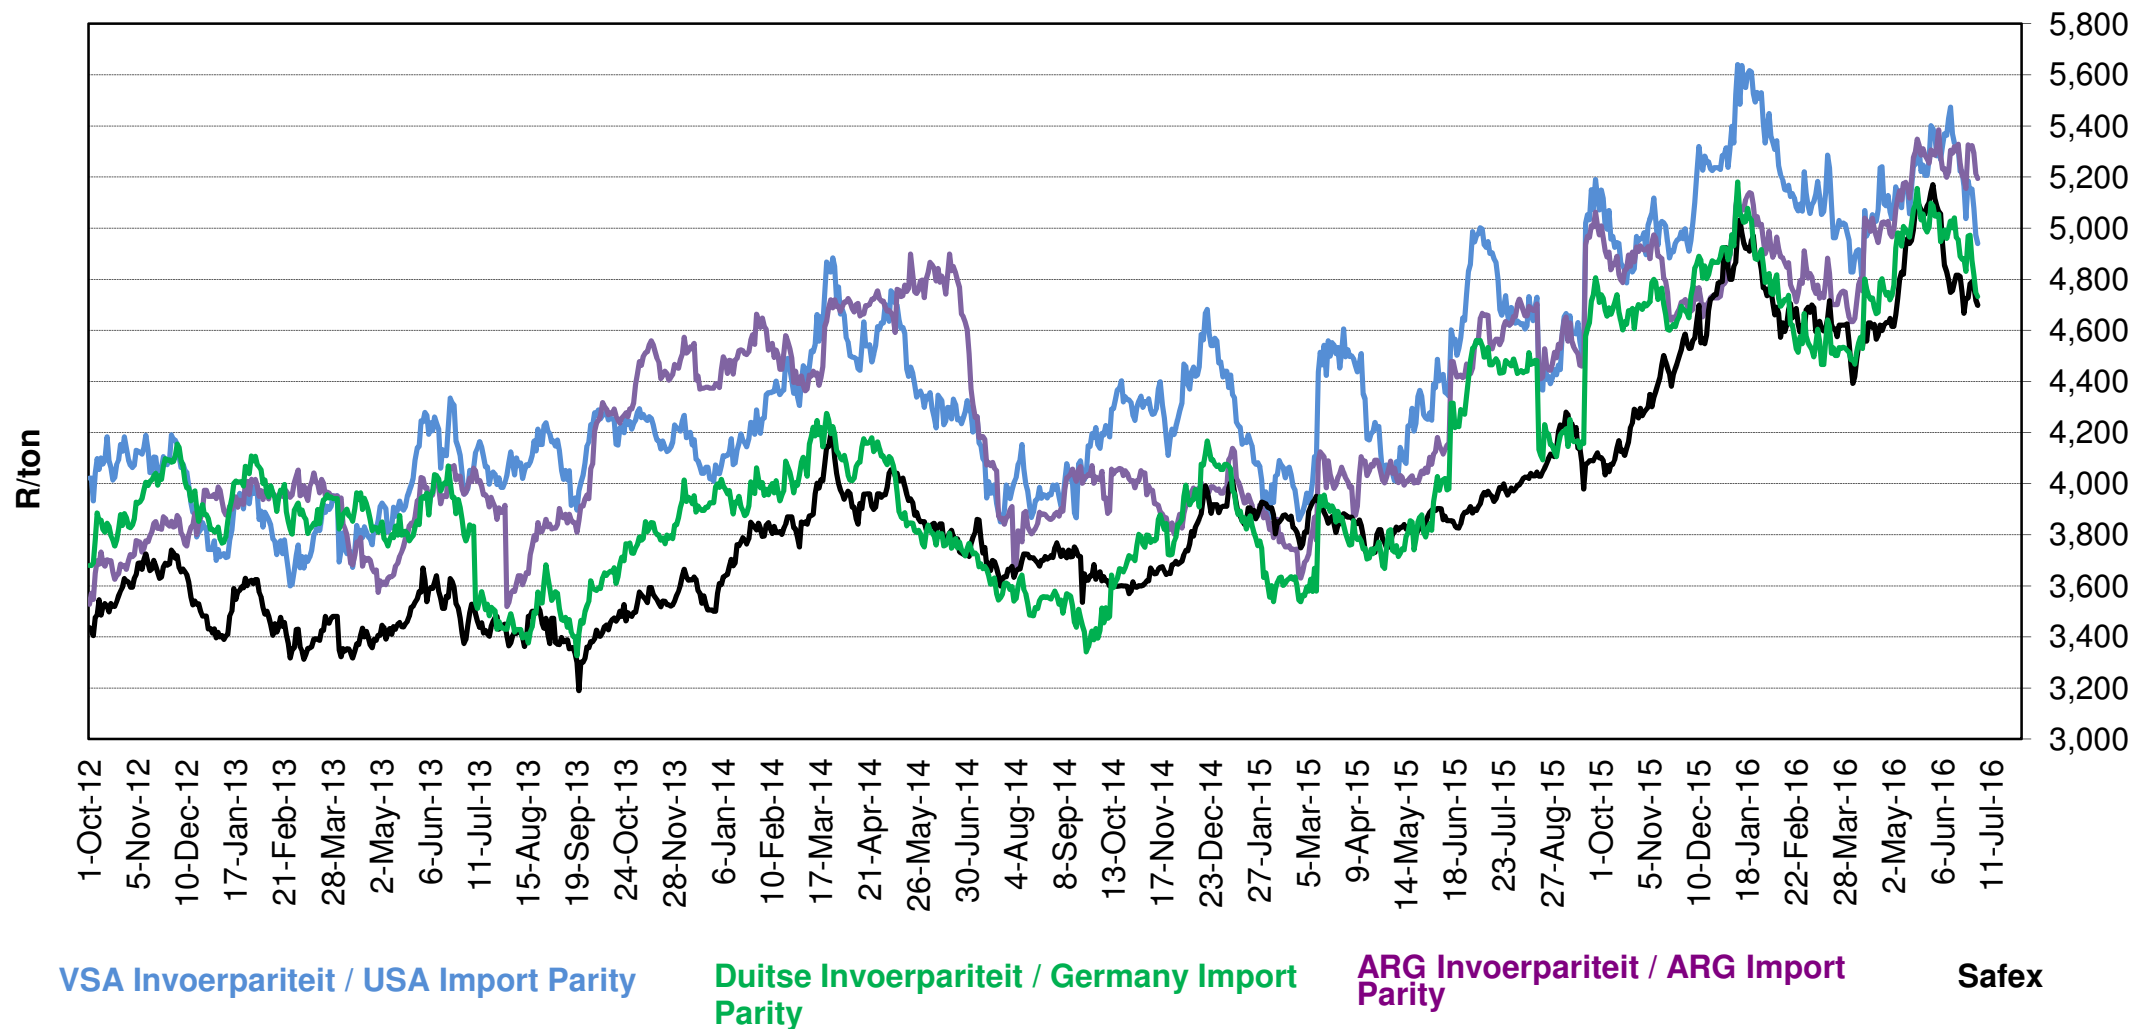

PRYSE VAN KORING GELEWER IN RANDFONTEIN PRICES OF WHEAT DELIVERED IN RANDFONTEIN

Source: Grain SA