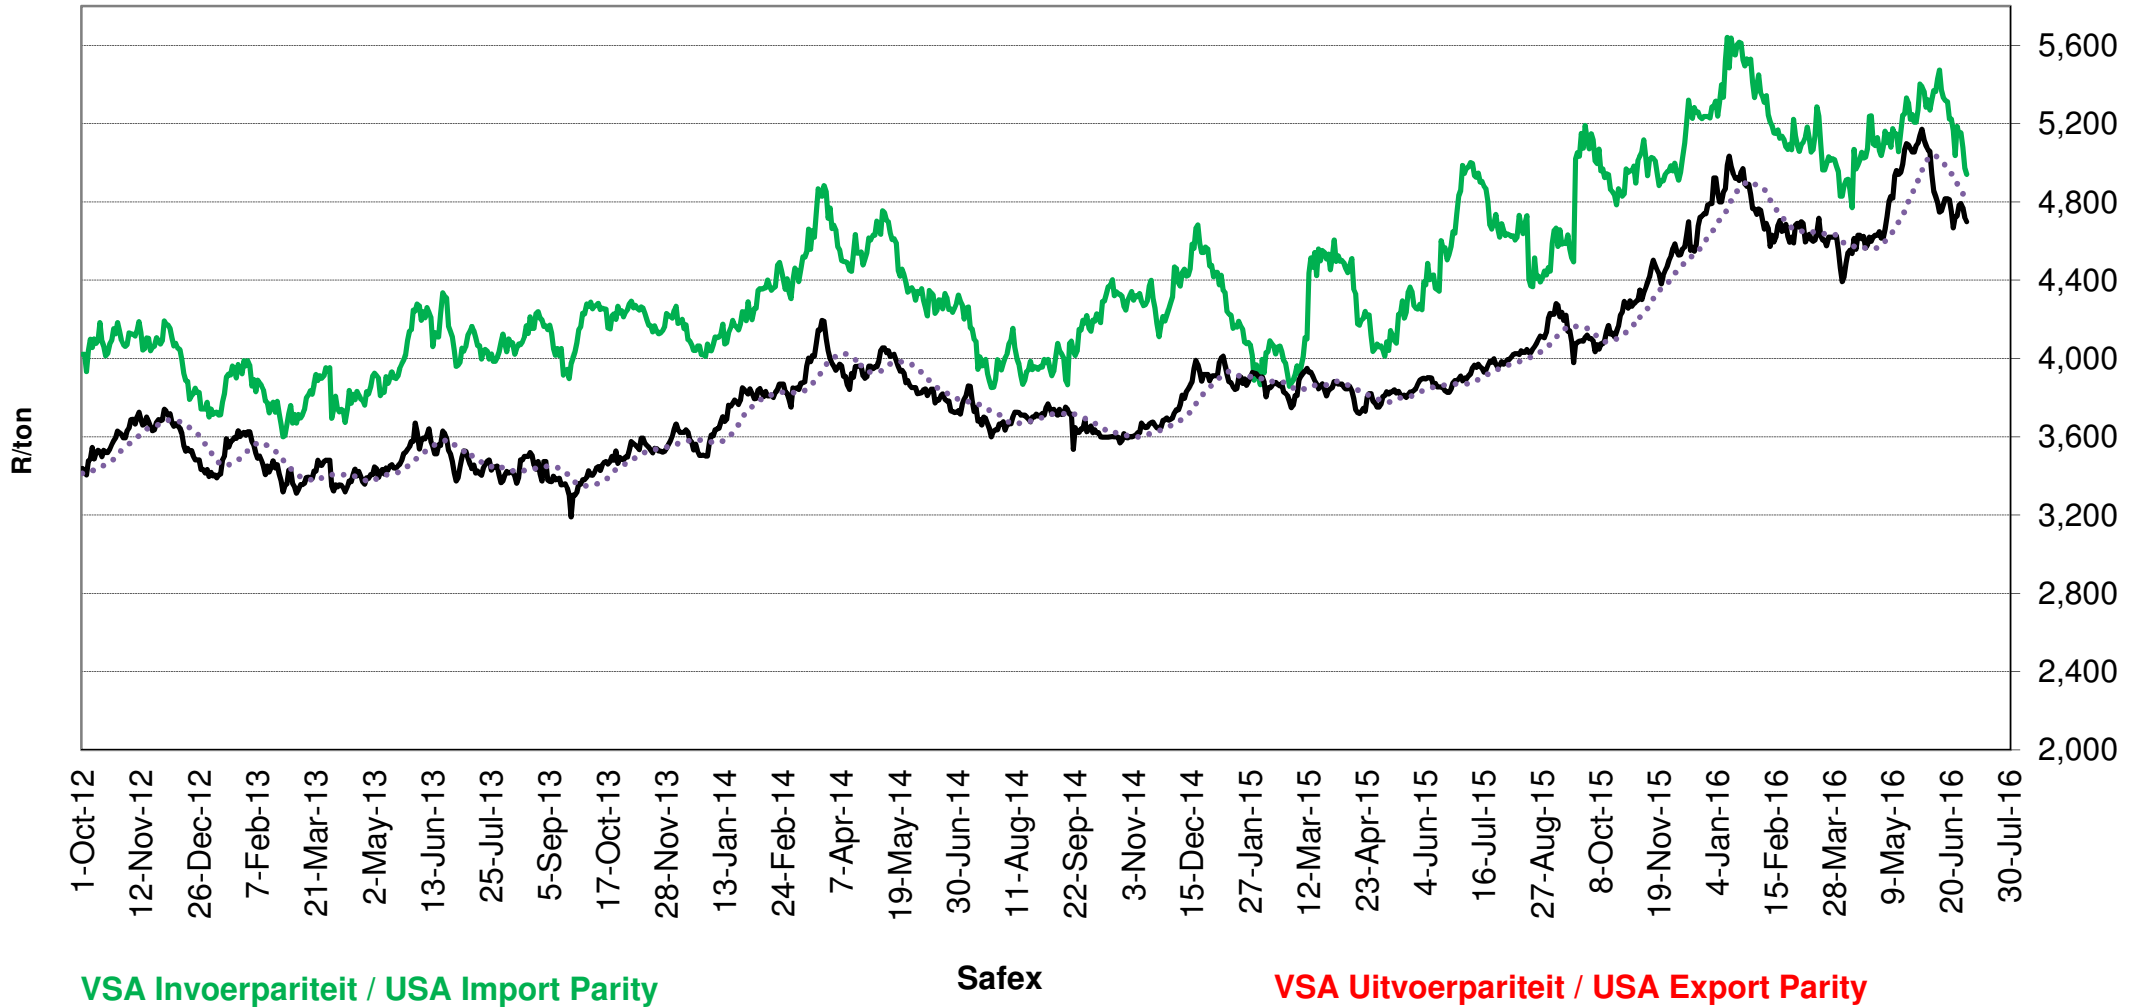

PRYSE VAN RSA EN ARGENTYNSE KORING GELEWER IN RANDFONTEIN
PRICES OF RSA AND ARGENTINEAN WHEAT DELIVERED IN RANDFONTEIN

Source: Grain SA

PRYSE VAN SUID AFRIKAANSE EN VSA KORING GELEWER IN RANDFONTEIN PRICES OF SOUTH AFRICAN AND USA WHEAT DELIVERED IN RANDFONTEIN