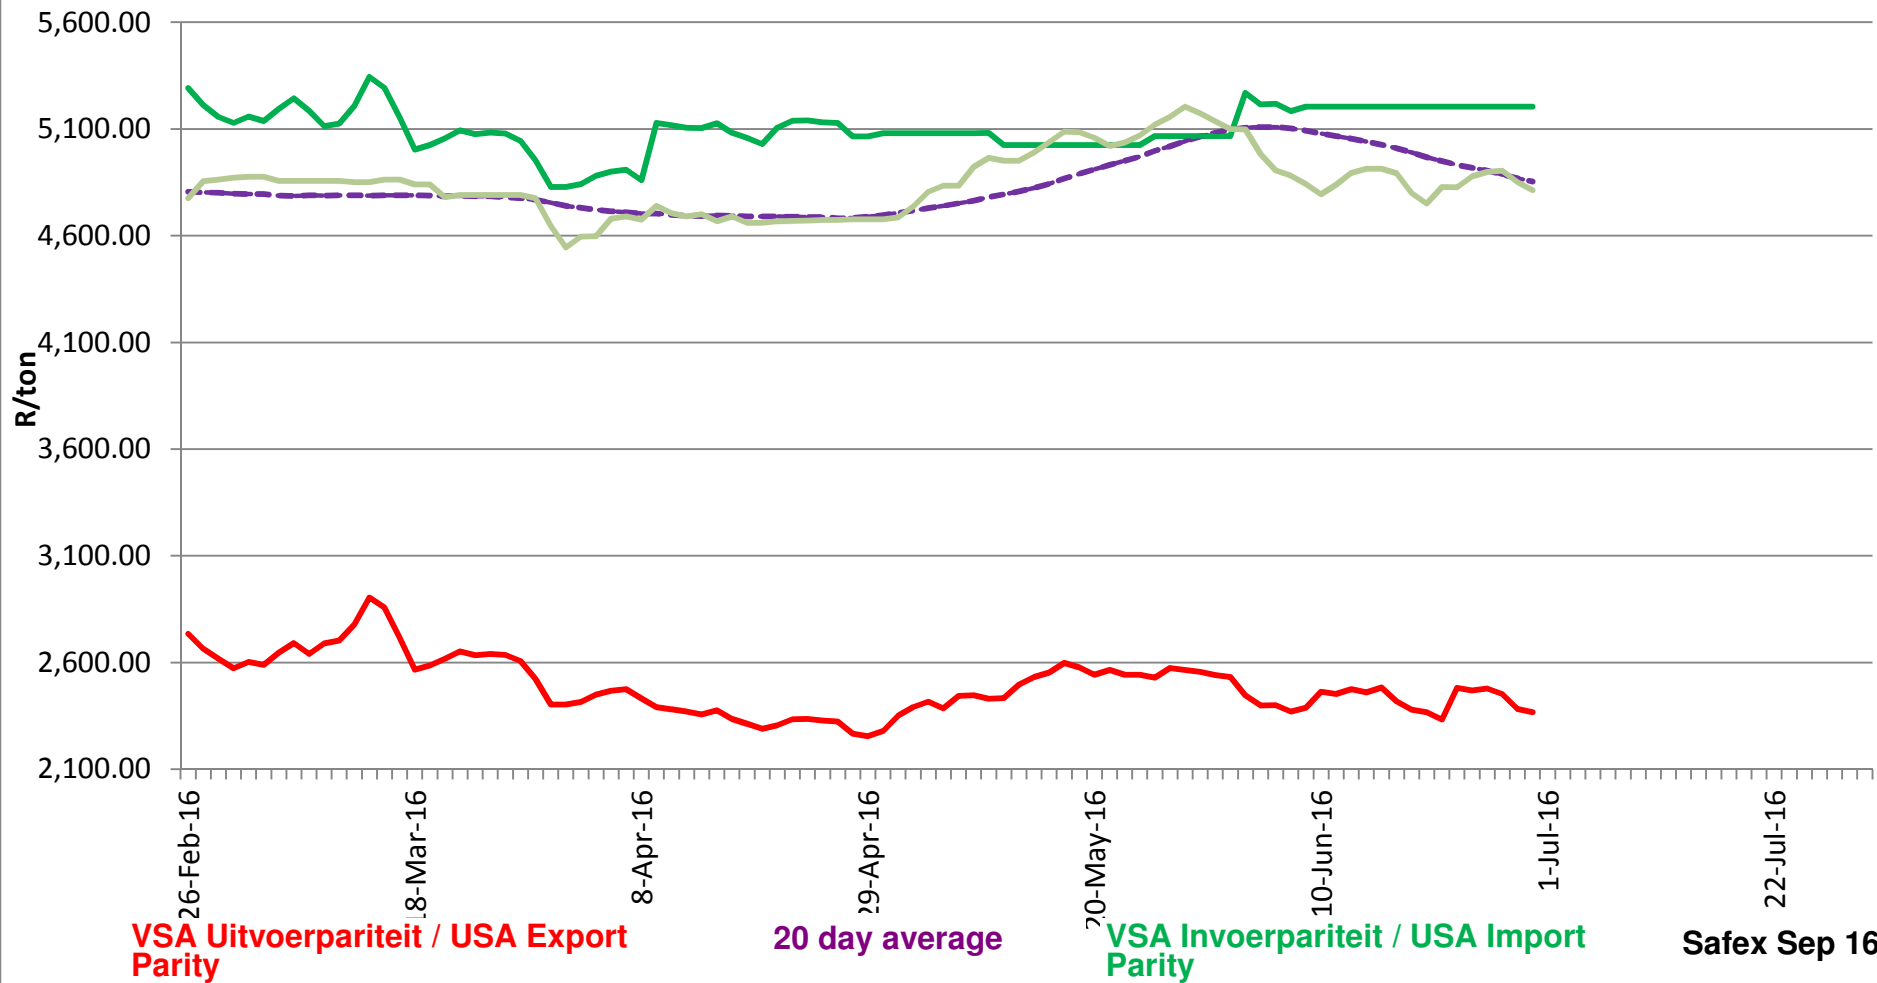

Source: Grain SA

PRYSE VAN KORING GELEWER IN RANDFONTEIN PRICES OF WHEAT DELIVERED IN RANDFONTEIN

Source: Grain SA

**PRYSE VAN RSA EN DUITSE KORING GELEWER IN RANDFONTEIN
 PRICES OF RSA AND GERMAN WHEAT DELIVERED IN RANDFONTEIN**

Source: Grain SA

PRYSE VAN HRW KORING VIR LEWERING IN SEP 2016 (RANDFONTEIN)
PRICES OF HRW WHEAT DELIVERED IN SEP 2016 (RANDFONTEIN)

Source: Grain SA

PRYSE VAN KORING GELEWER IN DURBAN HAWE PRICES OF WHEAT DELIVERED IN DURBAN HARBOUR