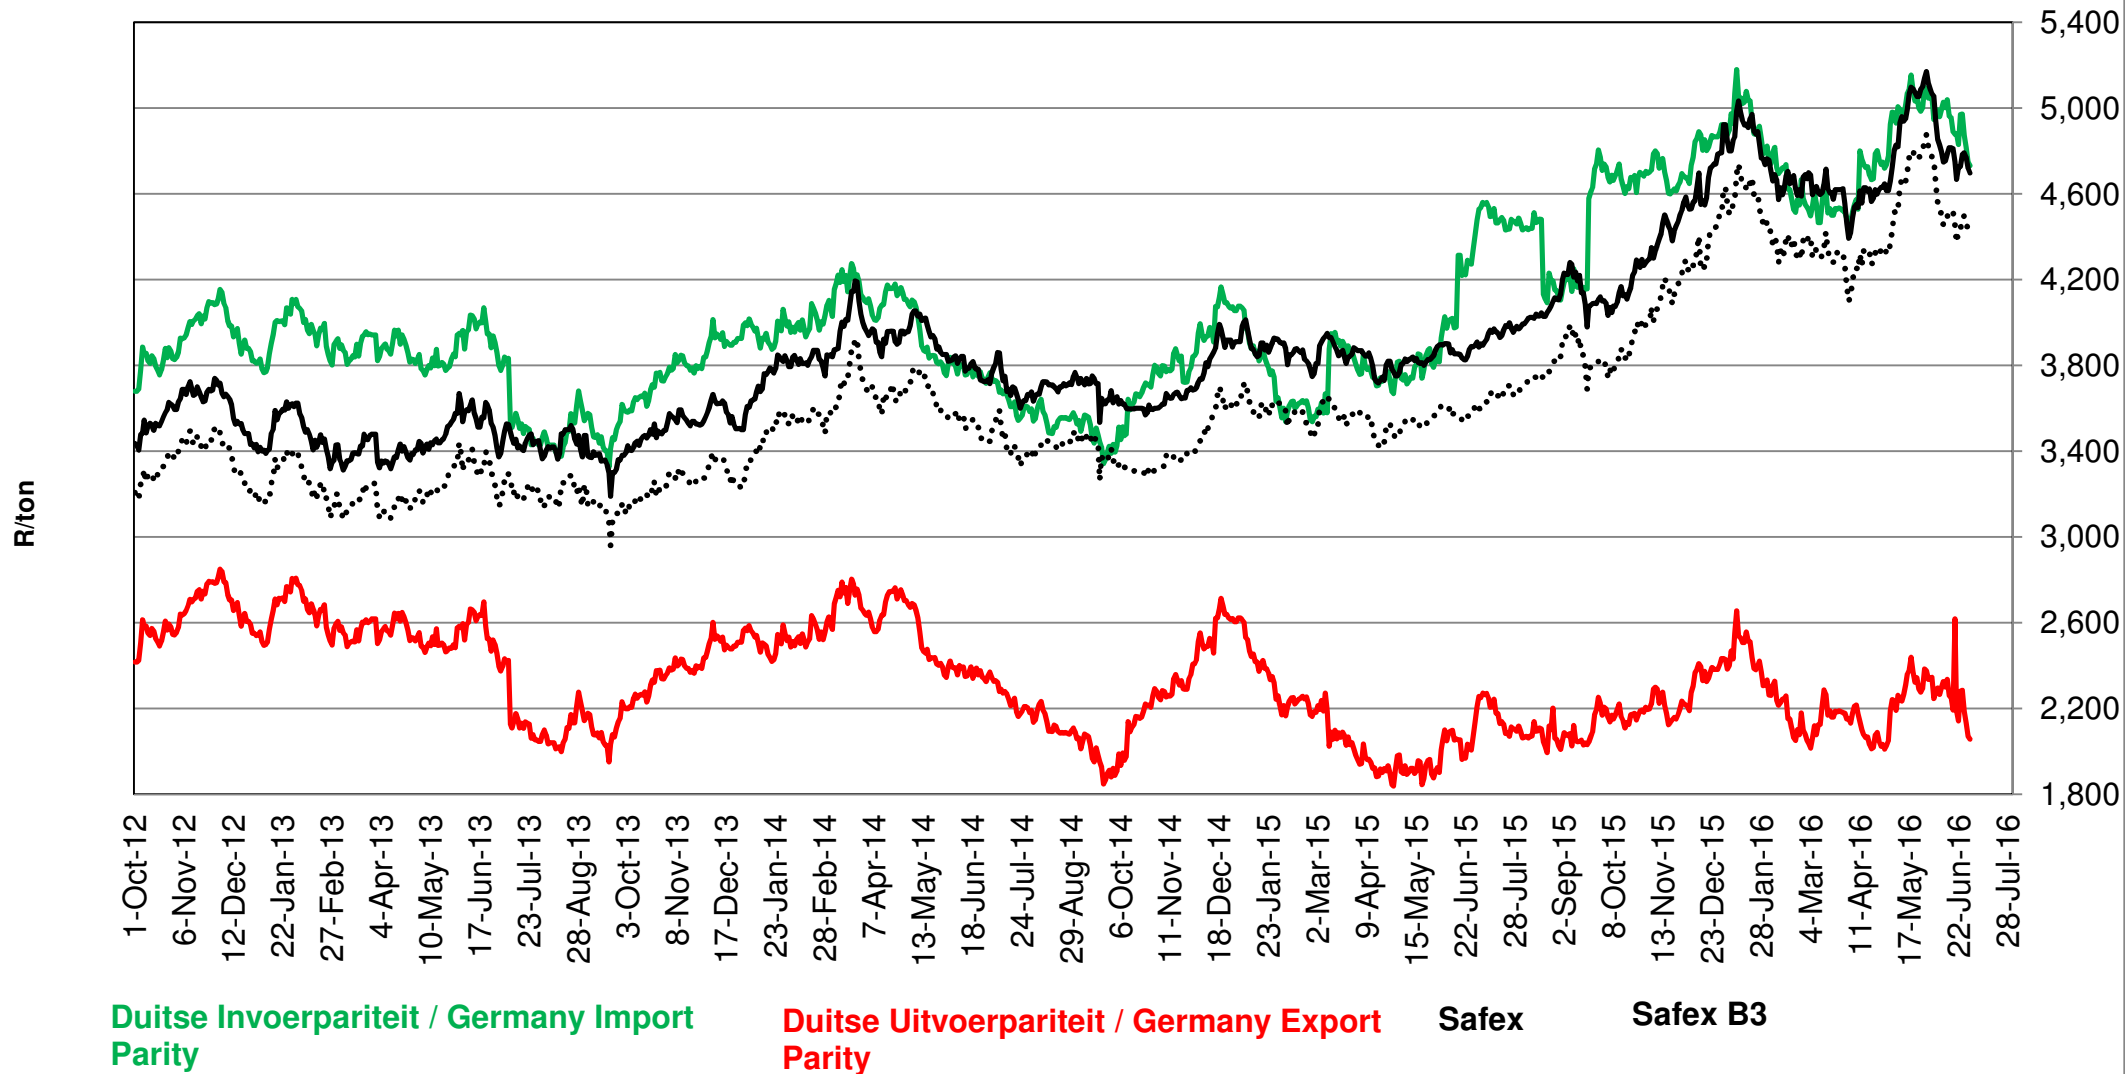

**PRYSE VAN RSA EN DUITSE KORING GELEWER IN RANDFONTEIN
PRICES OF RSA AND GERMAN WHEAT DELIVERED IN RANDFONTEIN**

Source: Grain SA