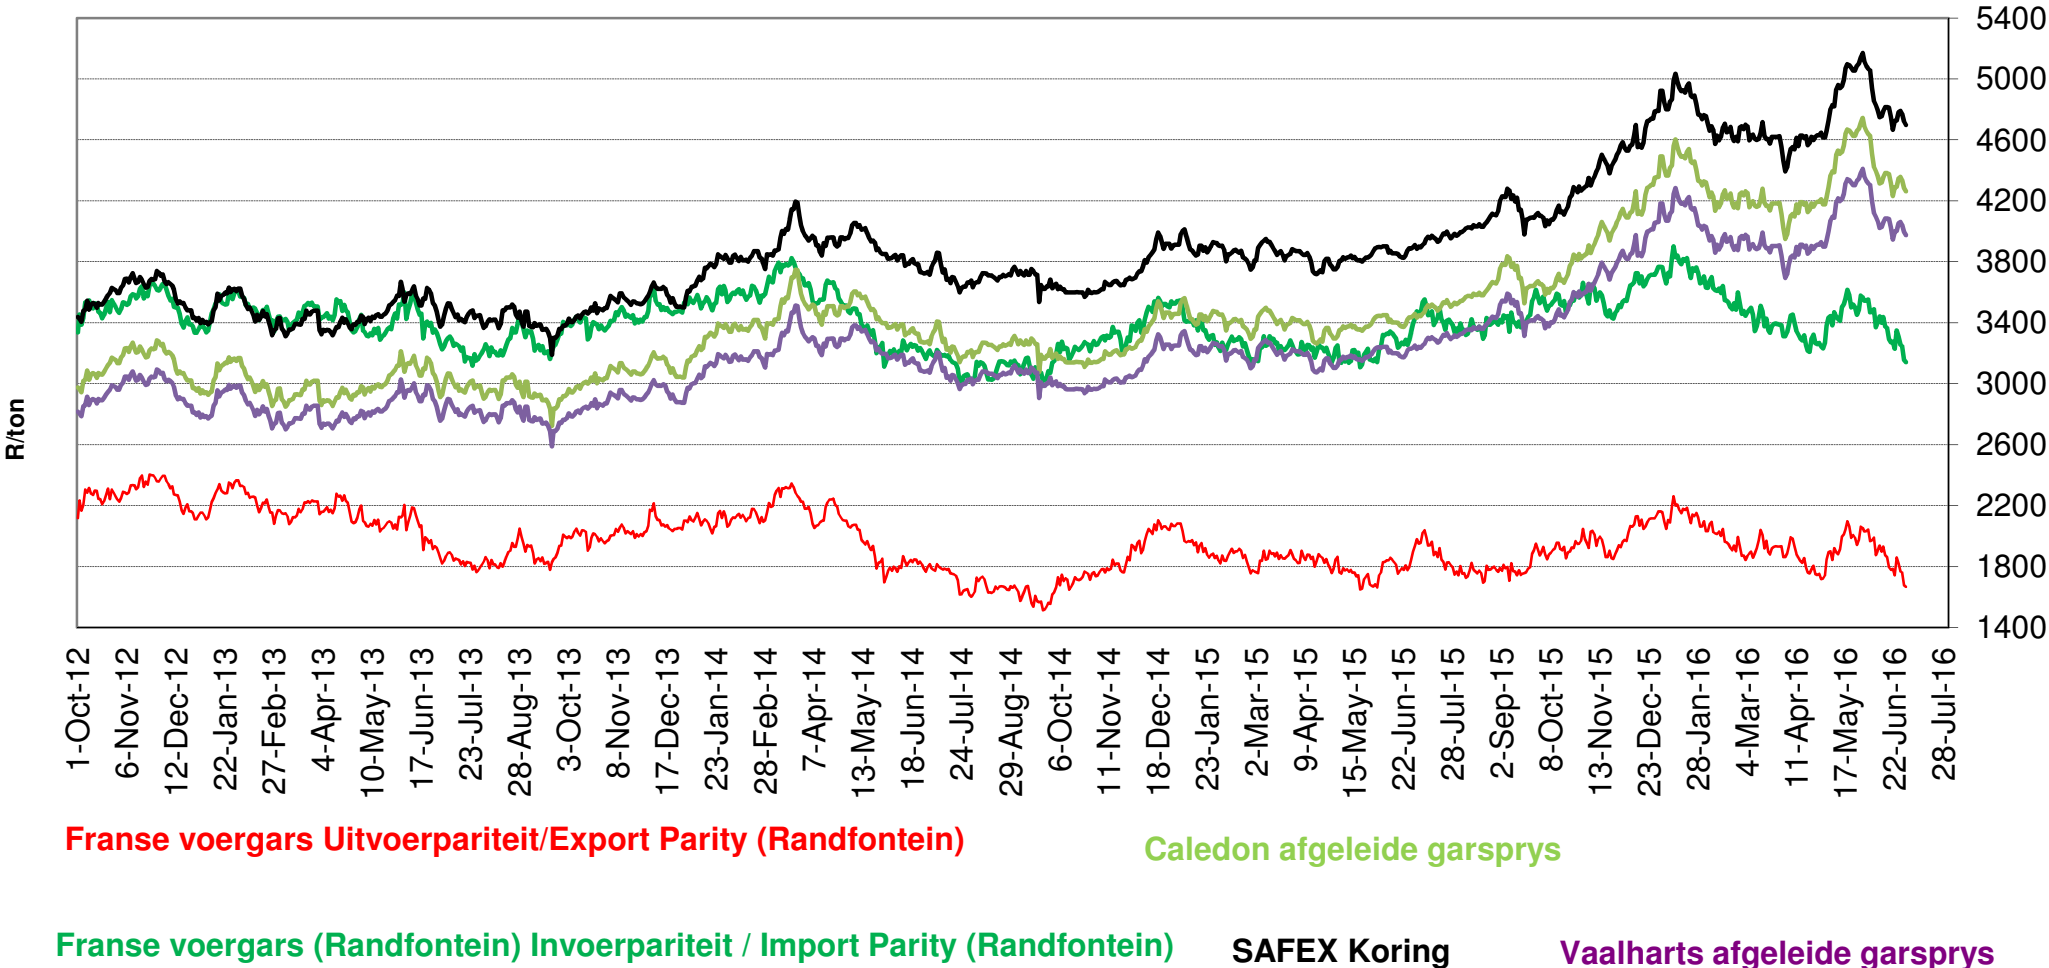

Source: Grain SA

PRYSE VAN KORING GELEWER IN RANDFONTEIN PRICES OF WHEAT DELIVERED IN RANDFONTEIN

Source: Grain SA

**PRYSE VAN RSA EN DUITSE KORING GELEWER IN RANDFONTEIN
 PRICES OF RSA AND GERMAN WHEAT DELIVERED IN RANDFONTEIN**

Source: Grain SA

PRYSE VAN HRW KORING VIR LEWERING IN SEP 2016 (RANDFONTEIN)
PRICES OF HRW WHEAT DELIVERED IN SEP 2016 (RANDFONTEIN)

Source: Grain SA

PRYSE VAN KORING GELEWER IN DURBAN HAWE PRICES OF WHEAT DELIVERED IN DURBAN HARBOUR

Source: Grain SA

PRYSE VAN GARS GELEWER IN RANDFONTEIN PRICES OF BARLEY DELIVERED IN RANDFONTEIN

Source: Grain SA

INVOERPARITEIT VAN VSA HRW KORING EN FRANSE VOERGARS
IMPORT PARITY OF USA HRW AND FRANCE FEED BARLEY