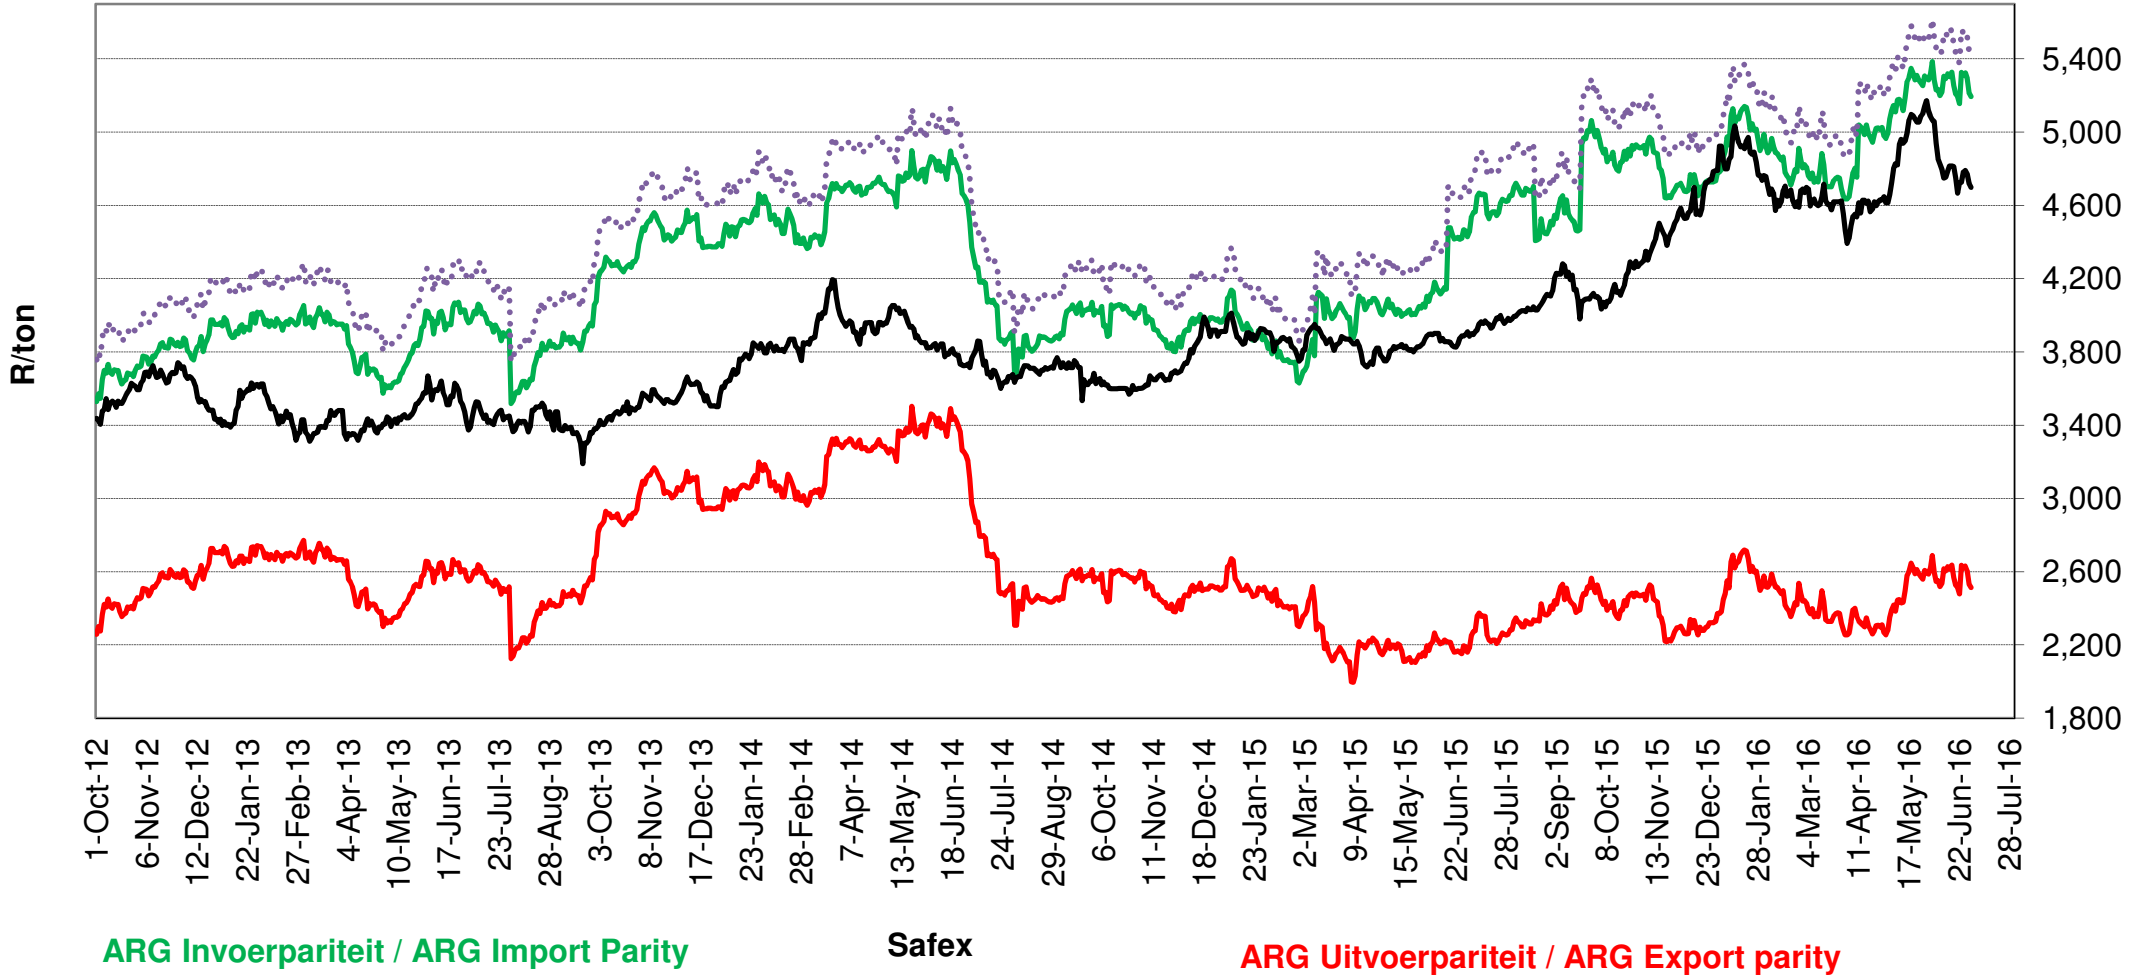

PRYSE VAN RSA EN ARGENTYNSE KORING GELEWER IN RANDFONTEIN
PRICES OF RSA AND ARGENTINEAN WHEAT DELIVERED IN RANDFONTEIN

Source: Grain SA

PRYSE VAN SUID AFRIKAANSE EN VSA KORING GELEWER IN RANDFONTEIN PRICES OF SOUTH AFRICAN AND USA WHEAT DELIVERED IN RANDFONTEIN

Source: Grain SA

PRYSE VAN KORING GELEWER IN RANDFONTEIN PRICES OF WHEAT DELIVERED IN RANDFONTEIN

Source: Grain SA

**PRYSE VAN RSA EN DUITSE KORING GELEWER IN RANDFONTEIN
 PRICES OF RSA AND GERMAN WHEAT DELIVERED IN RANDFONTEIN**