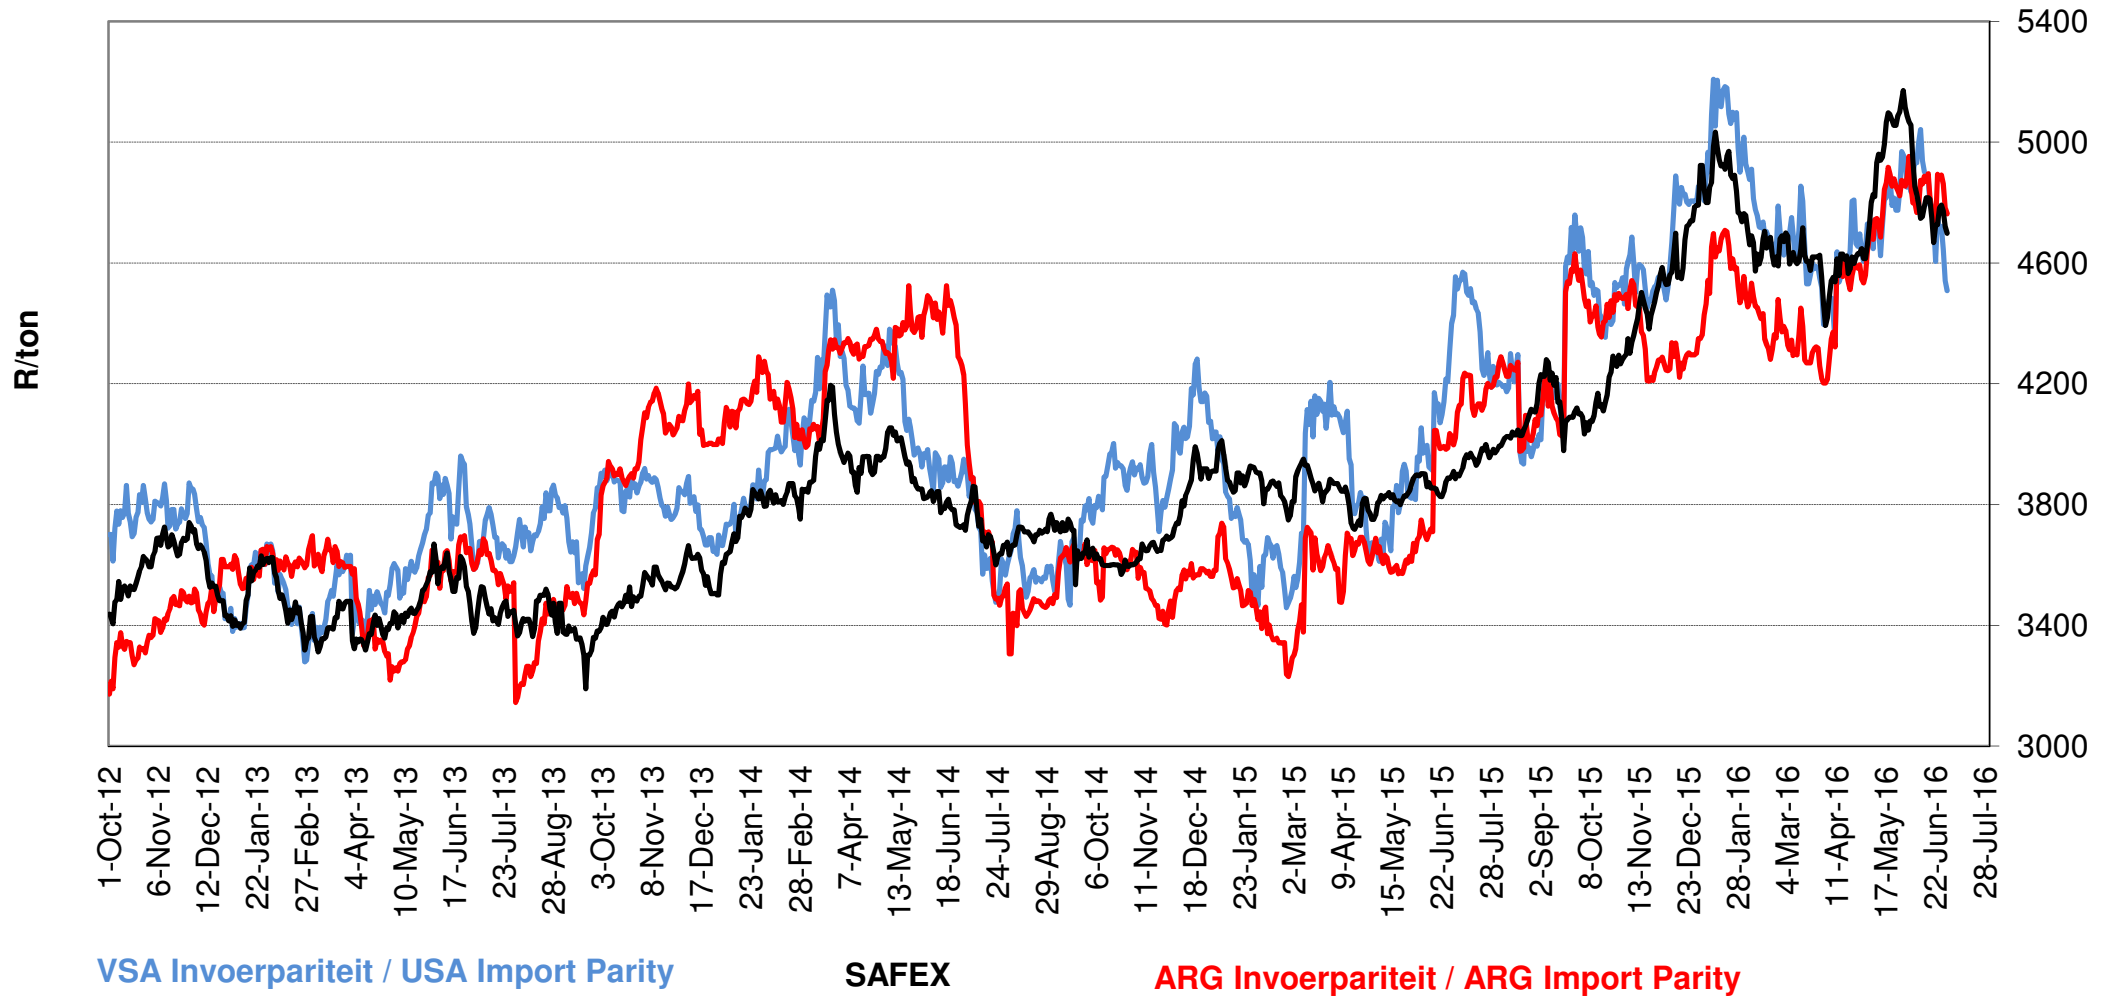

PRYSE VAN KORING GELEWER IN DURBAN HAWE PRICES OF WHEAT DELIVERED IN DURBAN HARBOUR

Source: Grain SA