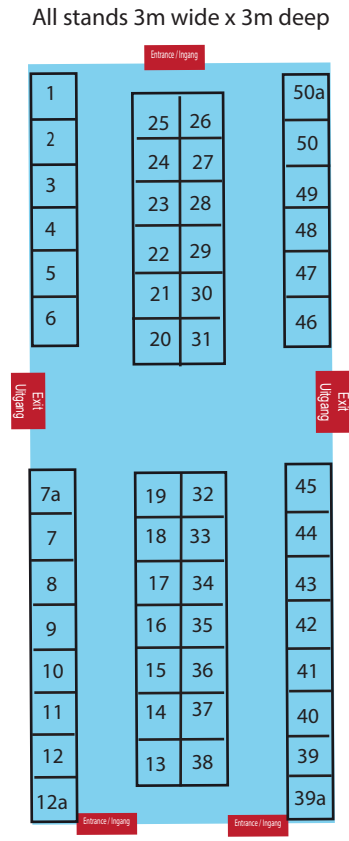

Sale uitleg 4 Apr 2024

BKB Livestock Centre Overberg Youth Show

BKB Livestock Centre

Voermol Hall

BKB Exhibition Centre

TOTAL Energies Hall

Neptun Hall

>Lorem ipsum
All stands 4m wide x 3m deep

All stands 4m wide x 3m deep
except 184 and 188 which is 4m deep and 4m wide

All stands 3m wide x 3m deep