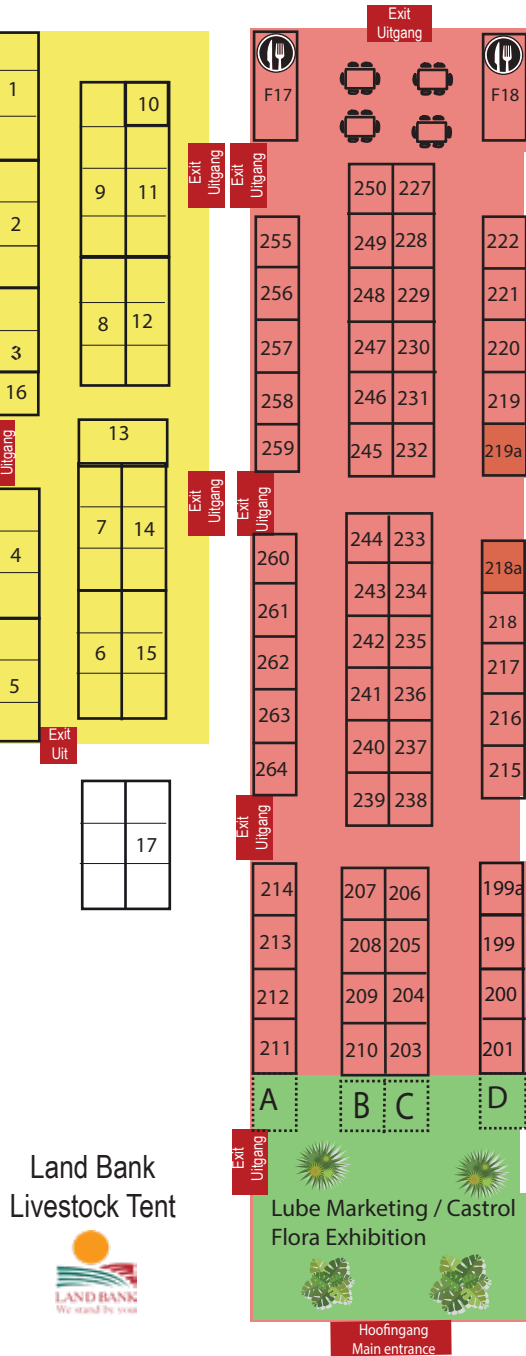

Sale uitleg 4 Apr 2024

BKB Livestock Centre Overberg Youth Show

BKB Livestock Centre

Voermol Hall

BKB Exhibition Centre

TOTAL Energies Hall

Neptun Hall

>Lorem ipsum
All stands 4m wide x 3m deep

All stands 4m wide x 3m deep
except 184 and 188 which is 4m deep and 4m wide

All stands 3m wide x 3m deep