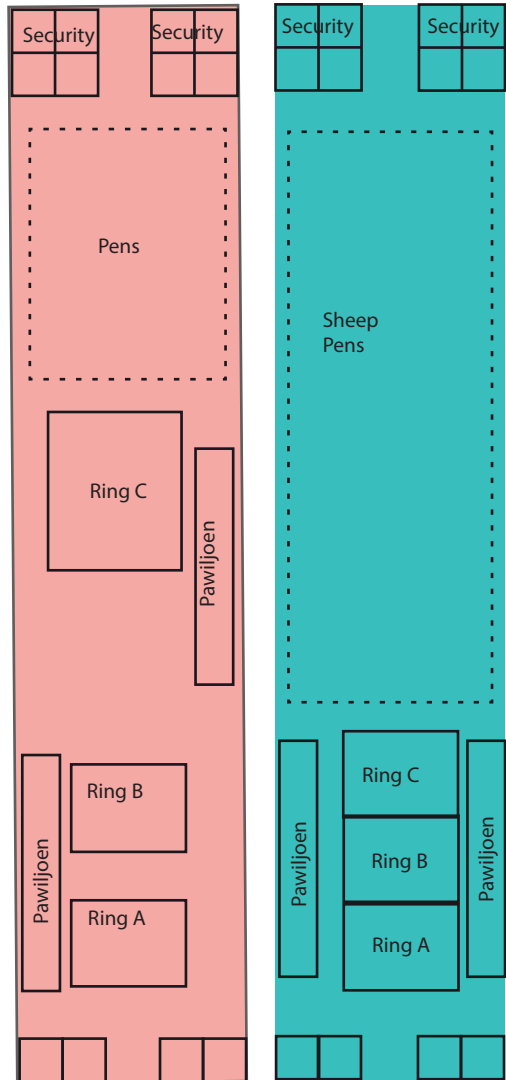

Sale uitleg 4 Apr 2024

BKB Livestock Centre Overberg Youth Show

BKB Livestock Centre

Voermol Hall

BKB Exhibition Centre

TOTAL Energies Hall

Neptun Hall

>Lorem ipsum
All stands 4m wide x 3m deep

All stands 4m wide x 3m deep
except 184 and 188 which is 4m deep and 4m wide

All stands 3m wide x 3m deep