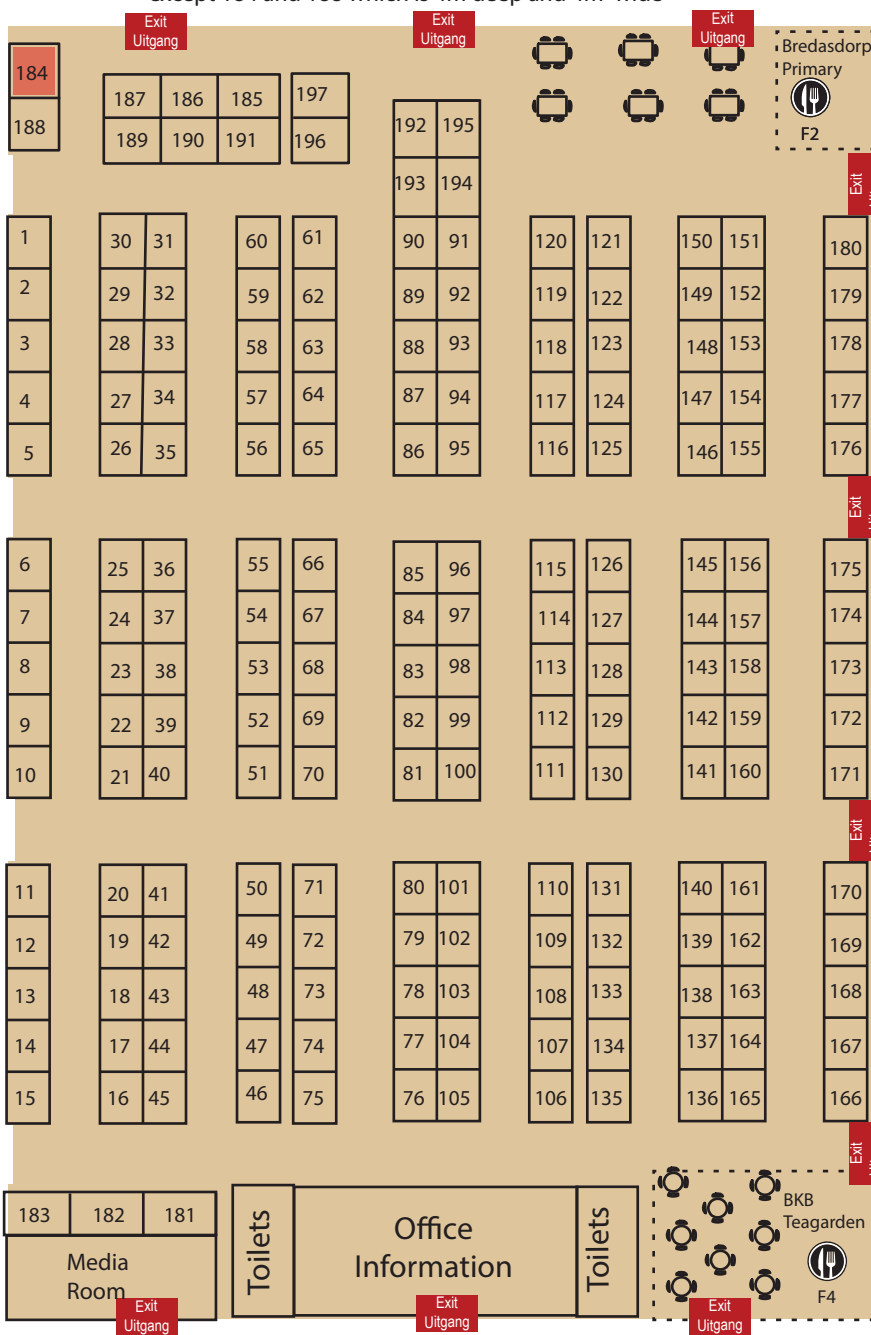

Sale uitleg 4 Apr 2024

BKB Livestock Centre Overberg Youth Show

BKB Livestock Centre

Voermol Hall

BKB Exhibition Centre

TOTAL Energies Hall

Neptun Hall

>Lorem ipsum
All stands 4m wide x 3m deep

All stands 4m wide x 3m deep
except 184 and 188 which is 4m deep and 4m wide

All stands 3m wide x 3m deep