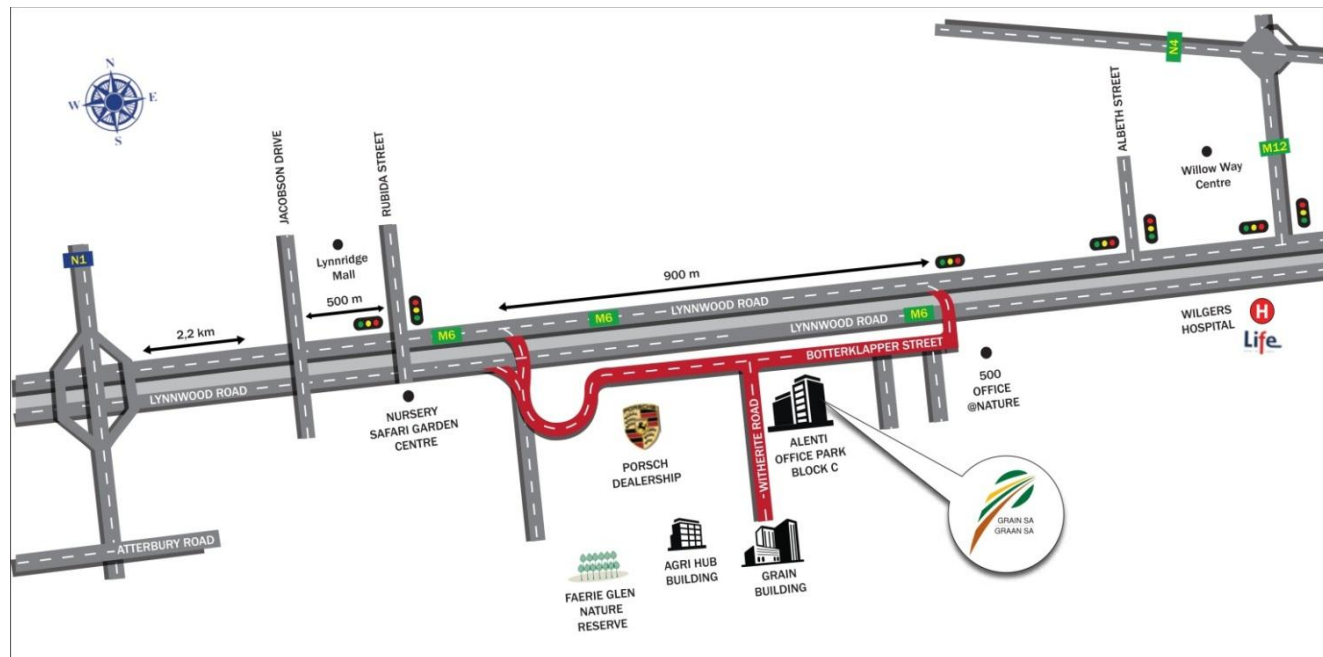

OTHER: 2016

Mothers Day: 8 May / Fathers Day: 19 June

Contact Grain SA:

Telephone number:
086 004 7246

Fax number:
012 807 3166

Enquiries:
info@grainsa.co.za

Website:
www.grainsa.co.za

Grain producers provide food / Food security is our priority !