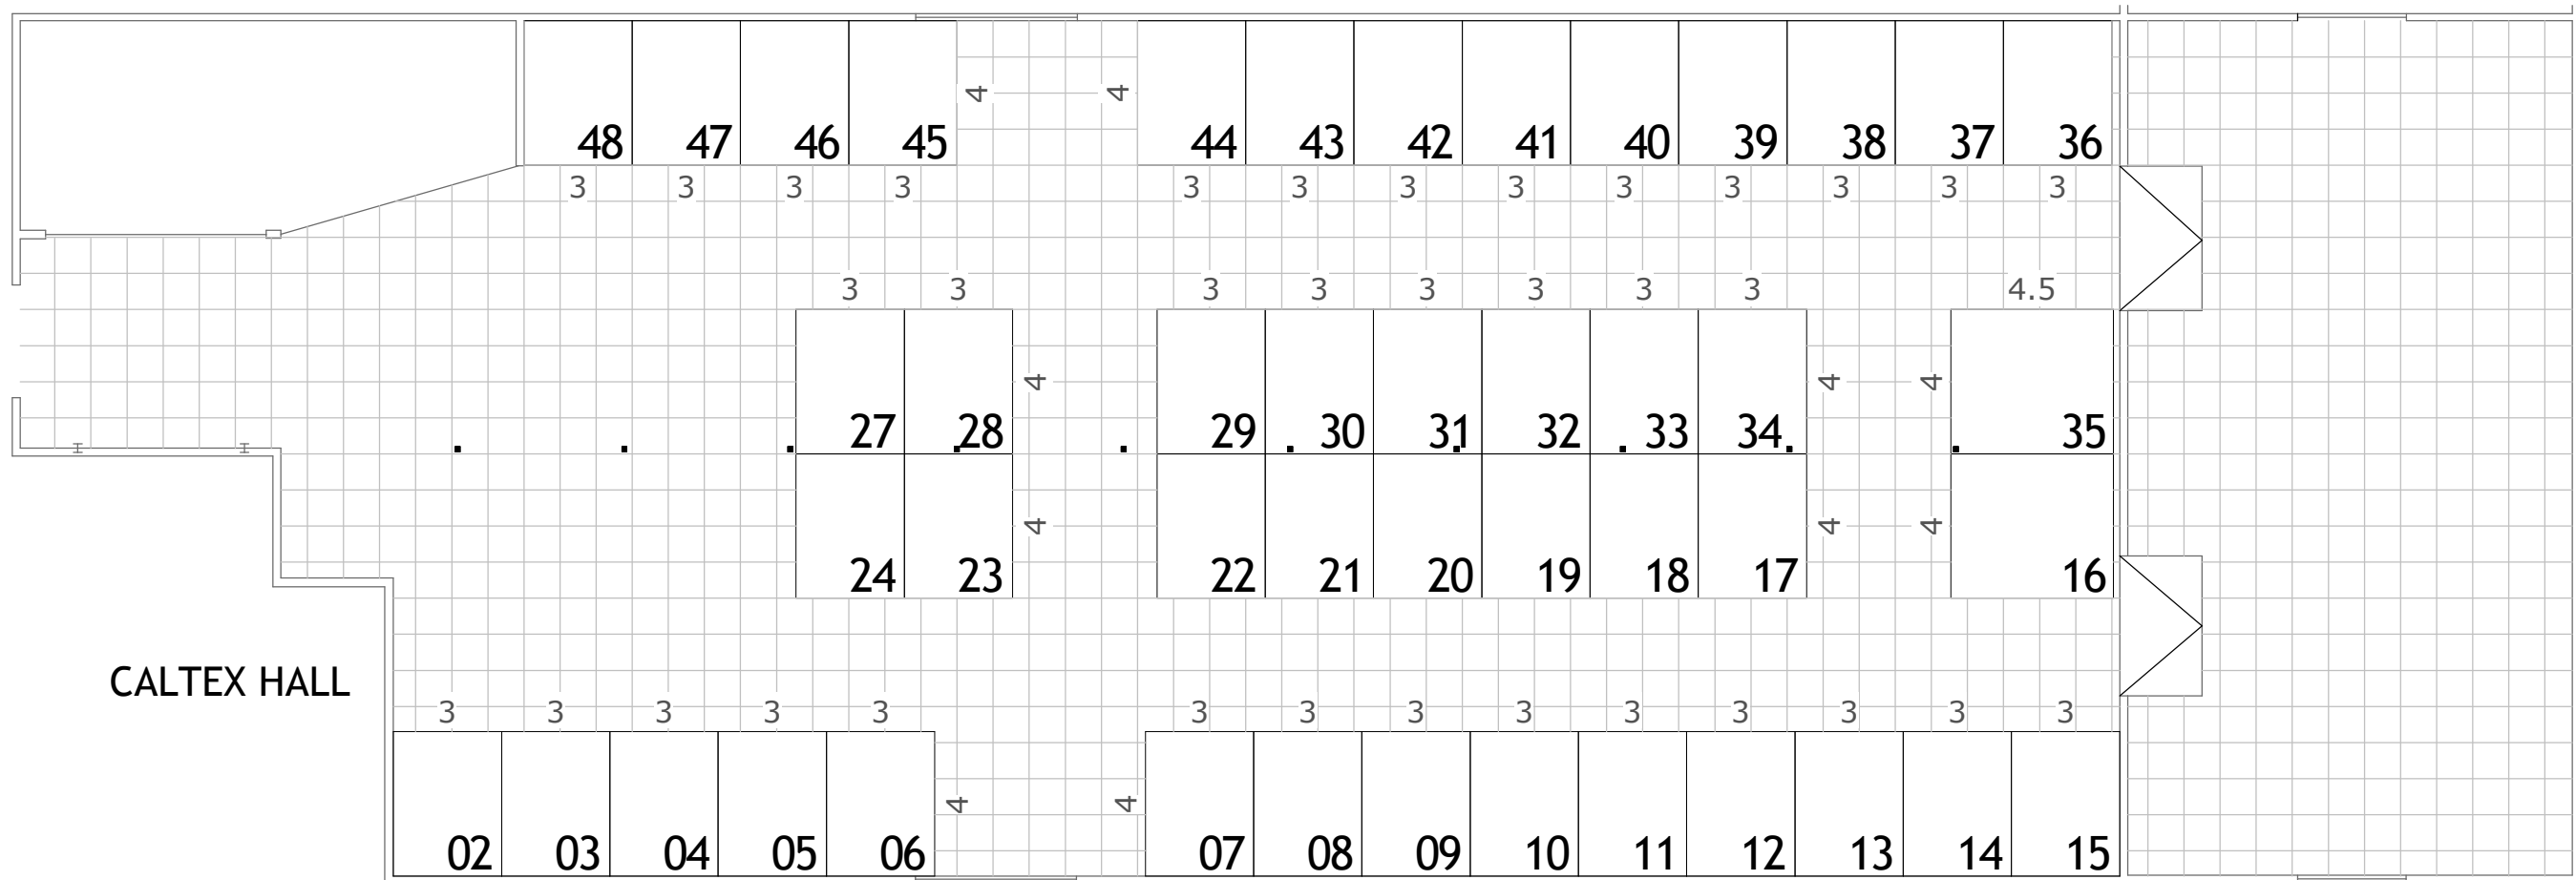

→ /client: NAMPO

→ /show: NAMPO 2018

→ /venue: BOTHAVILLE

→ /dwg no: GLO A101

→ /Revision: 000

→ /date: 2017/07/24 12:37:07 PM

→ /pm: ADRI

→ /hall name: CALTEX HALL

→ /designer: RYAN

① NAMPO 2018 - BOTHAVILLE CALTEX HALL - FLOOR PLAN  
1 : 200

**COPYRIGHT**

ALL RIGHTS RESERVED